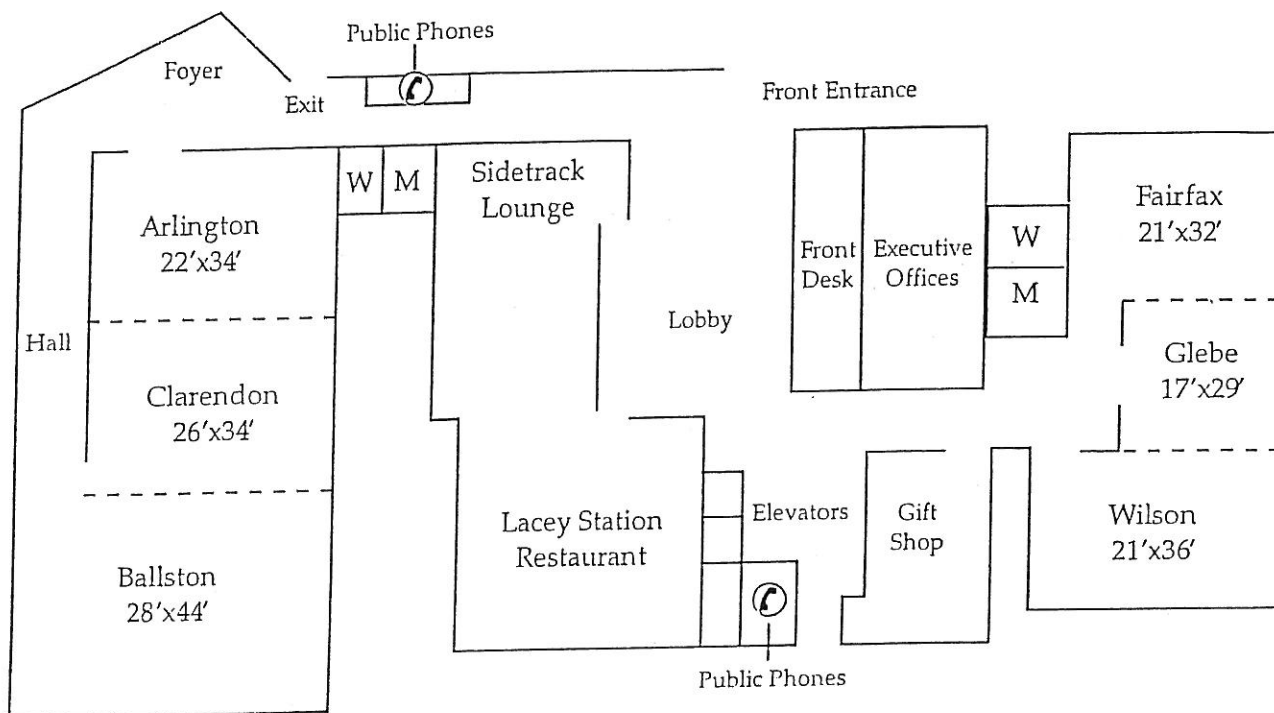

Meeting Room Capacities

	Size	Square Feet	Theater	Crescent	Classroom*		Banquet	U-shape	Conference	Hollow Square
					2 per	3 per				
Arlington	22x34	748	70	24	16	24	40	25	30	30
Clarendon	26x34	884	80	36	24	36	60	30	36	36
Ballston	28x44	1,232	120	60	40	60	80	42	48	48
Combined	76x34	2,864	300	120	98	147	180	*	*	*
Fairfax	21x32	672	70	24	20	30	40	25	30	30
Glebe	17x29	493	50	18	16	24	30	15	20	20
Wilson	21x36	756	70	24	20	30	40	25	30	30
Combined	59x29	1,921	160	66	56	84	120	40	50	50